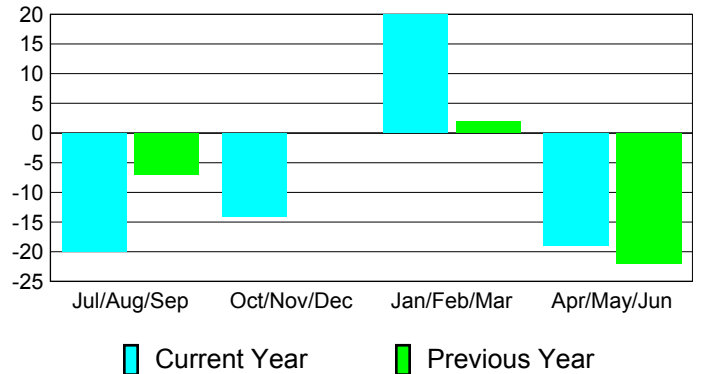

Membership Results
2010-2011

Membership
2009-2010

Month	Net Memb Goal	Actual New Memb	Actual Dropped Memb	Gain/Loss of Memb	Gain/Loss of Memb
Jul/Aug/Sep	0	5	-25	-20	-7
Oct/Nov/Dec	0	15	-29	-14	0
Jan/Feb/Mar	0	31	-11	20	2
Apr/May/June	0	17	-36	-19	-22
Totals	0	68	-101	-33	-27

Membership Results 2010-2011

Goal, New, Dropped, Gain/Loss

Comparison of Membership Gain/Loss

Current Year Compared to the Previous Year

Gender Comparison 2010-2011

Jul/Aug/Sep

Oct/Nov/Dec

Jan/Feb/Mar

Apr/May/June

Male

Female